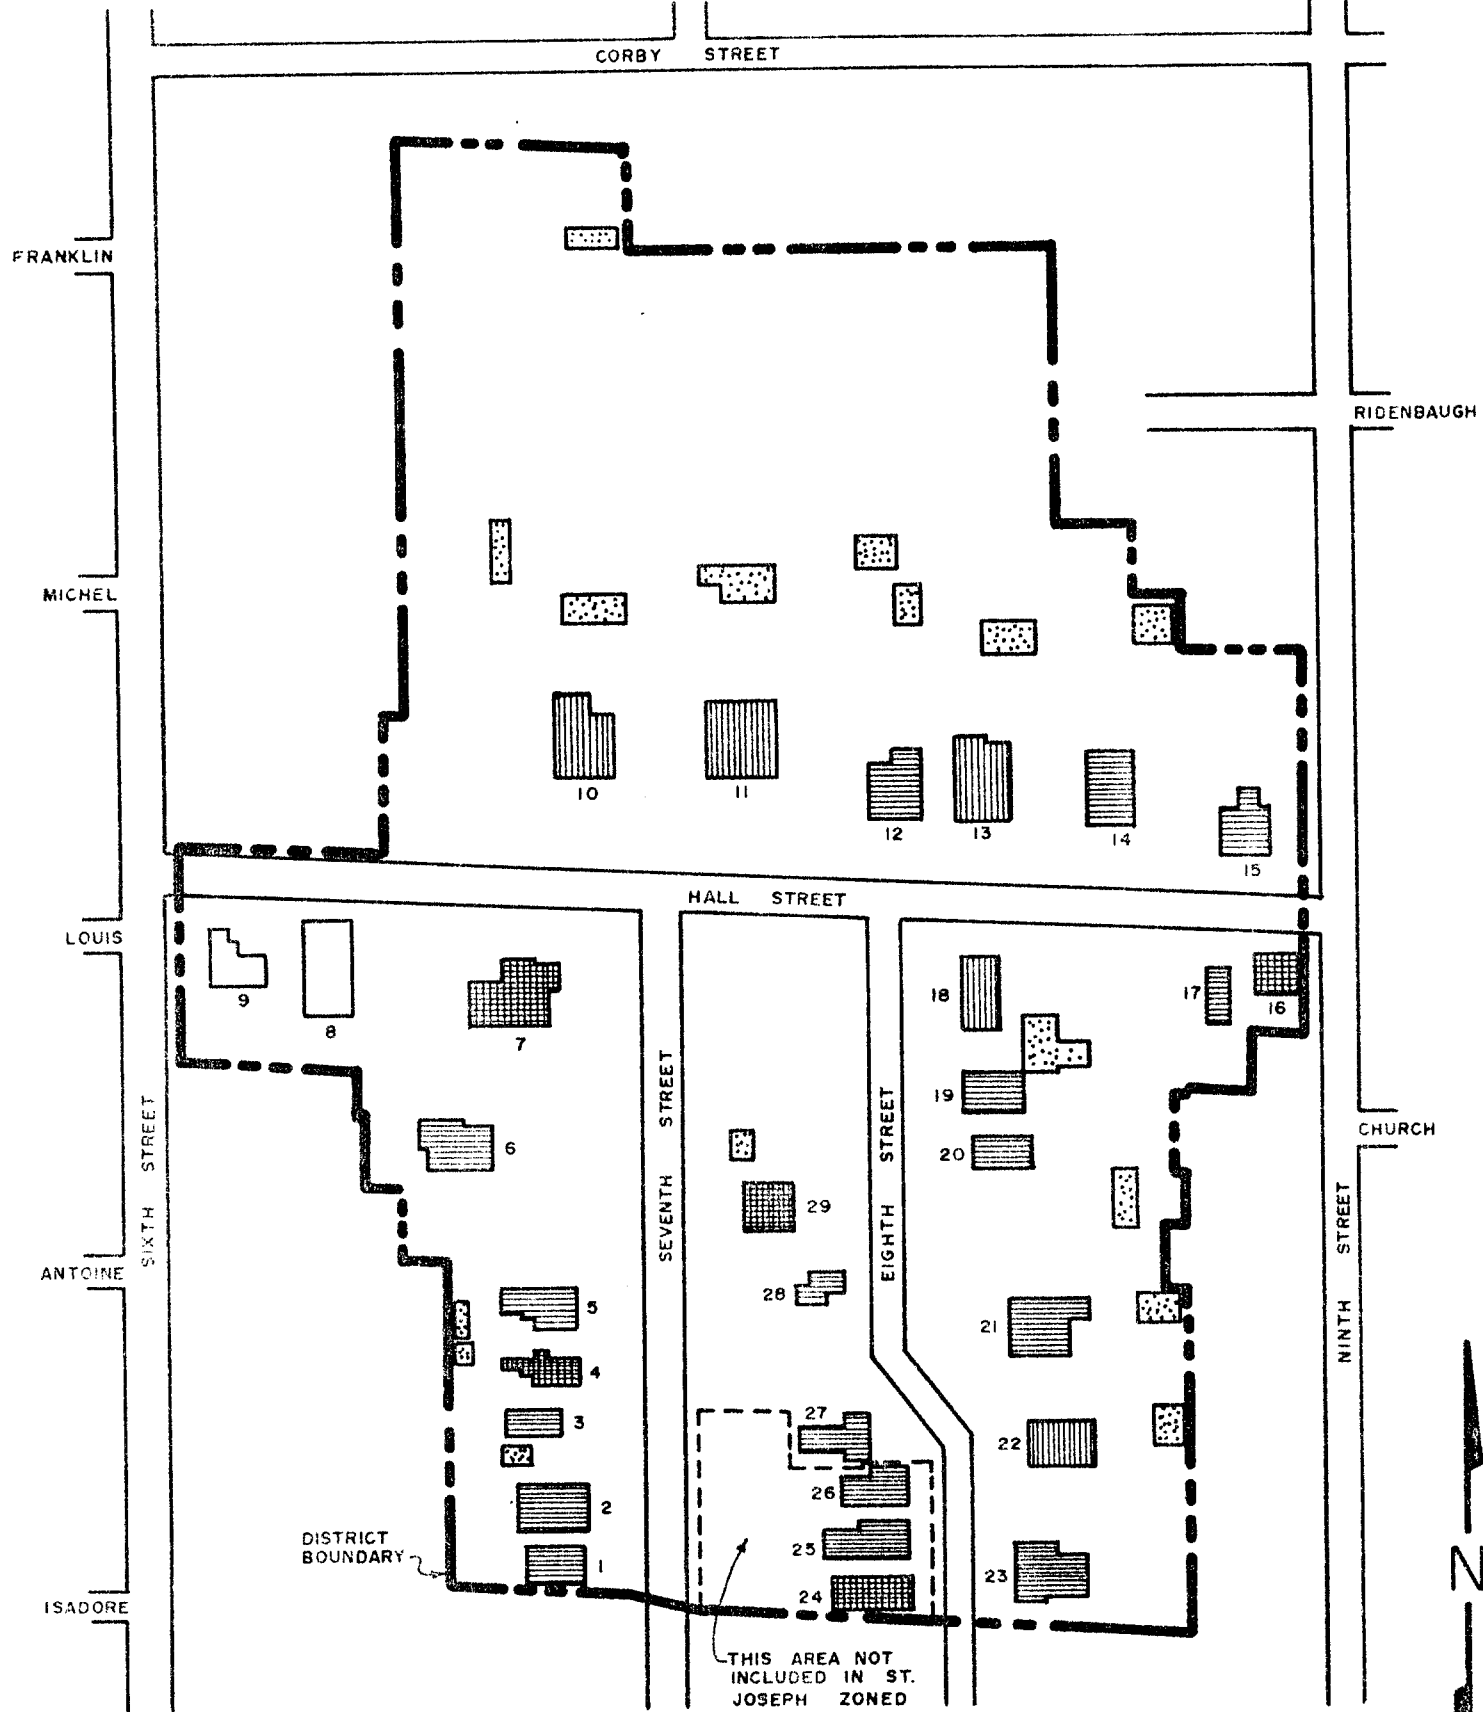

HALL STREET HISTORIC DISTRICT • ST. JOSEPH, MISSOURI

ARCHITECTURAL SIGNIFICANCE

NATIONAL

REGIONAL

NEIGHBORHOOD

ANCILLARY

INTRUSION