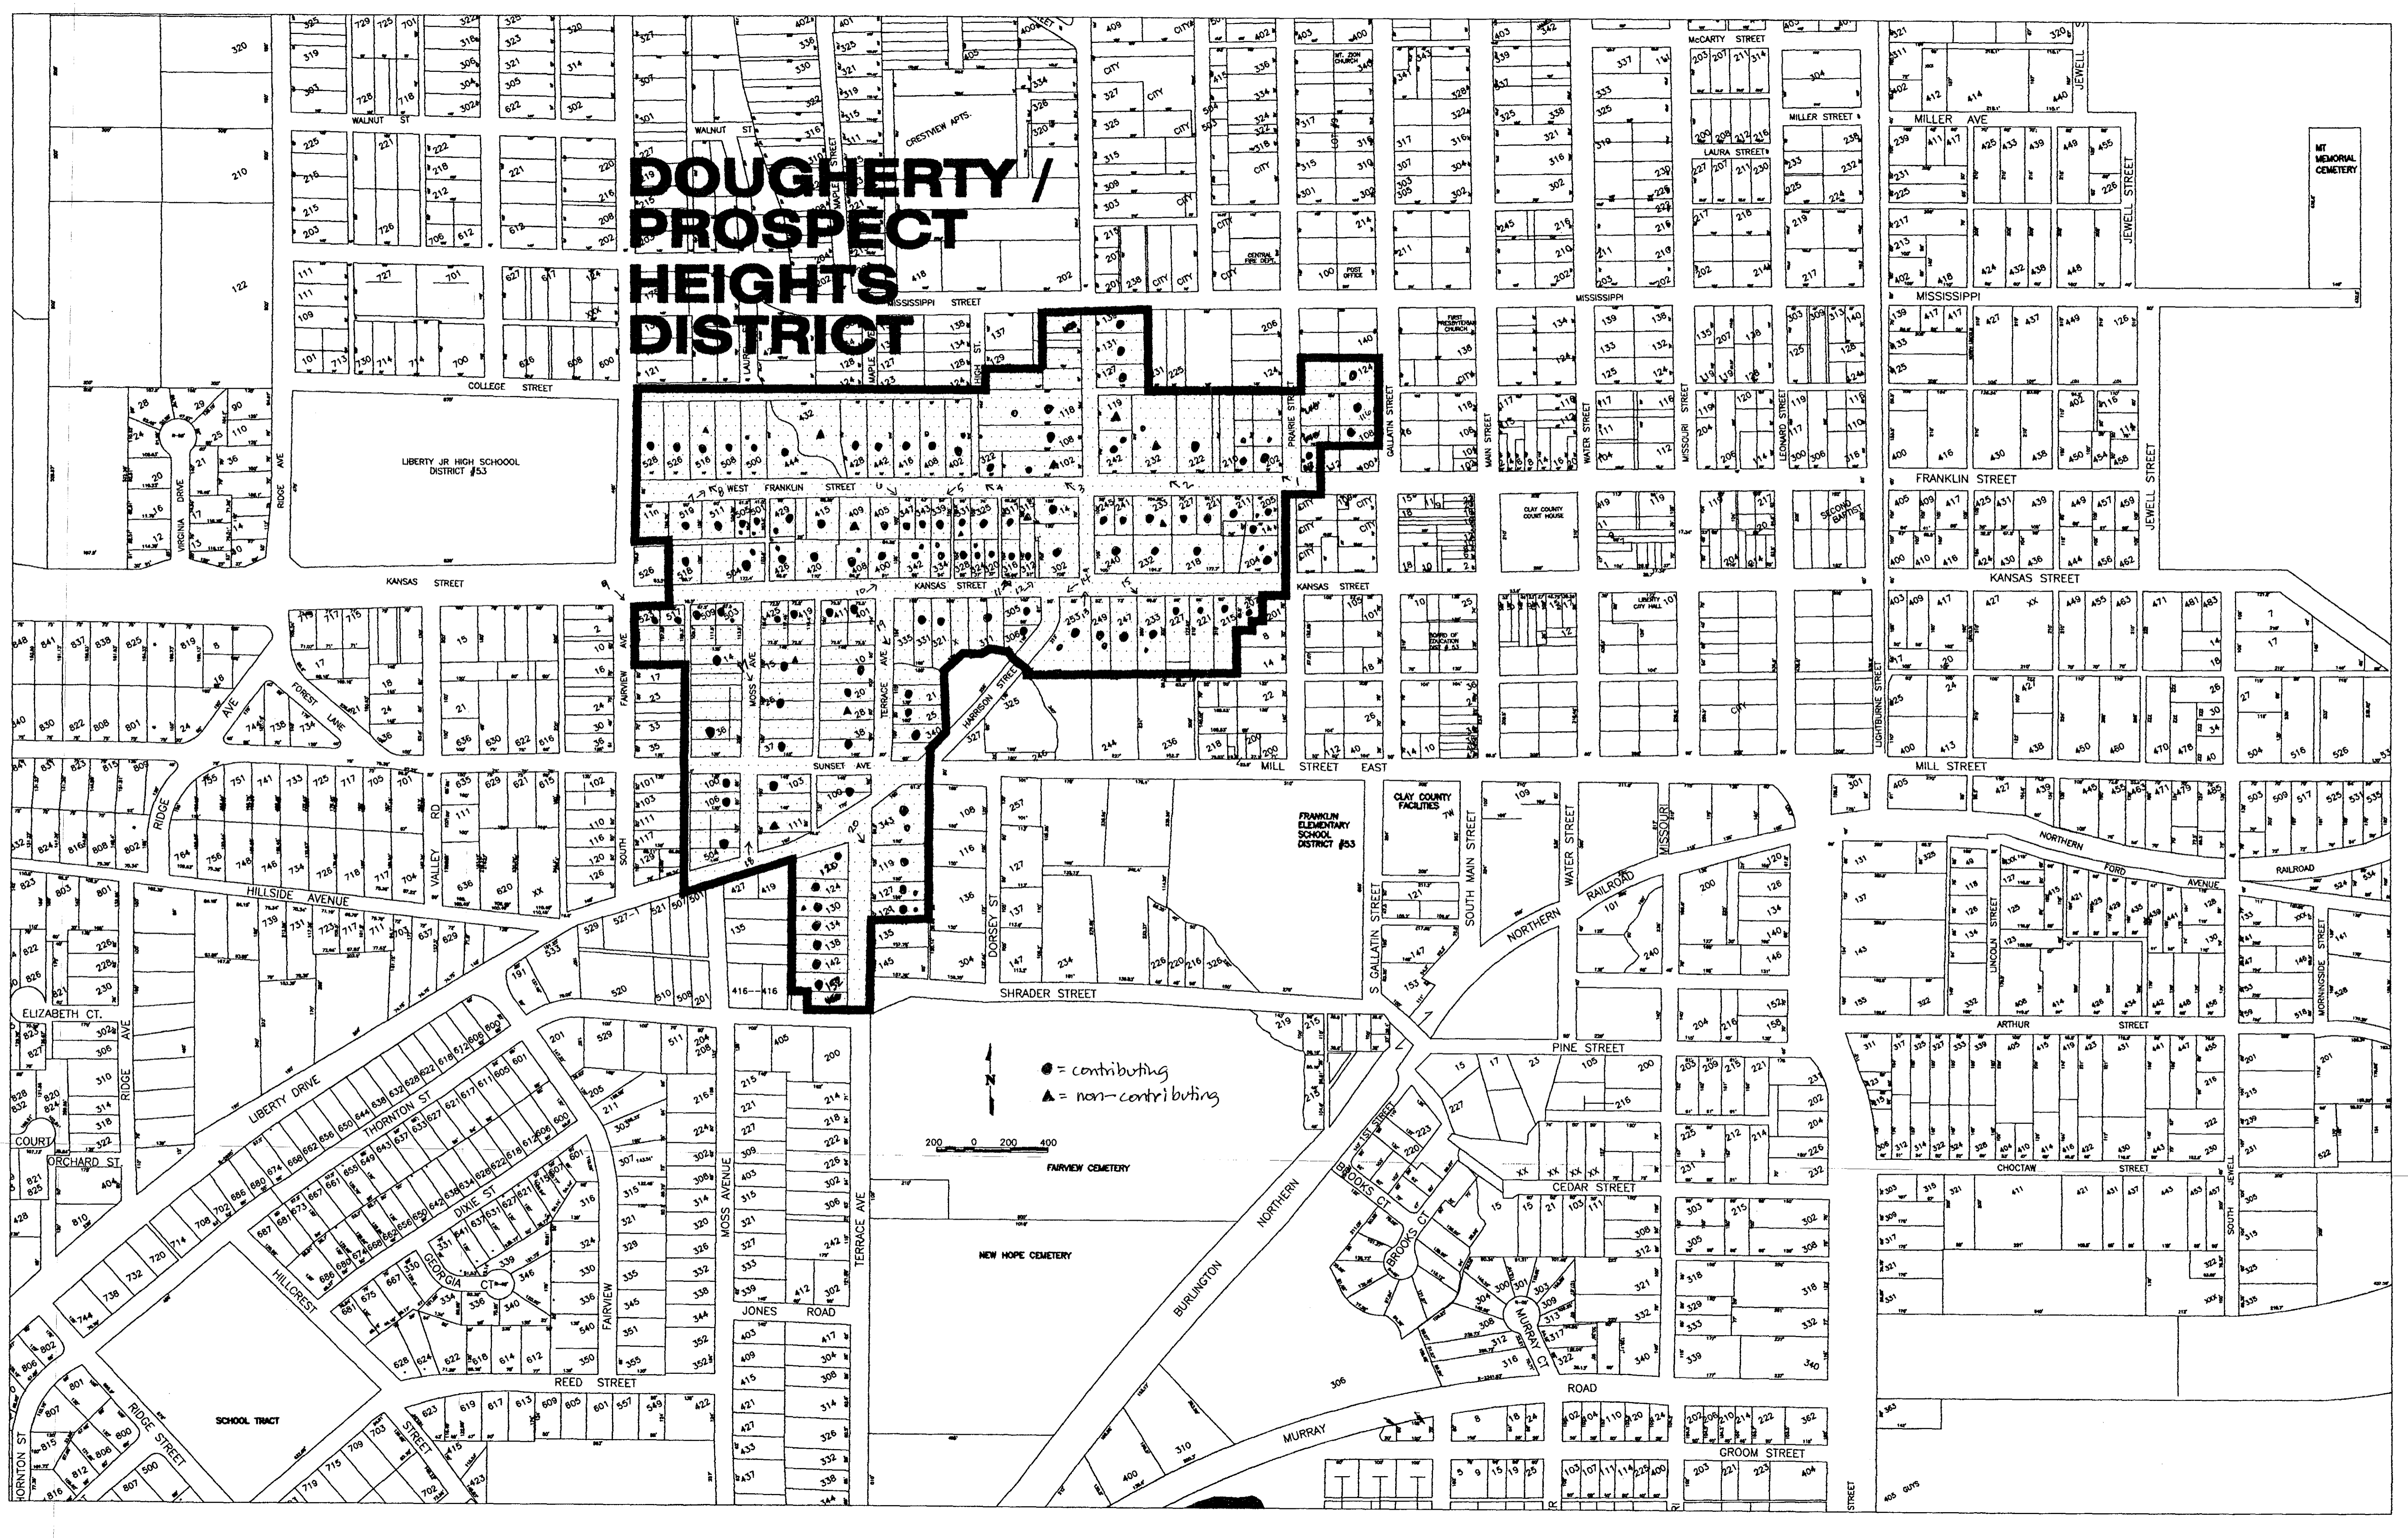

DOUGHERTY / PROSPECT HEIGHTS DISTRICT

● = contributing
▲ = non-contributing

200 0 200 400

NEW HOPE CEMETERY

FAIRVIEW CEMETERY

MT MEMORIAL CEMETERY

LIBERTY JR HIGH SCHOOL DISTRICT #53

FRANKLIN ELEMENTARY SCHOOL DISTRICT #53

CLAY COUNTY FACILITIES

SCHOOL TRACT