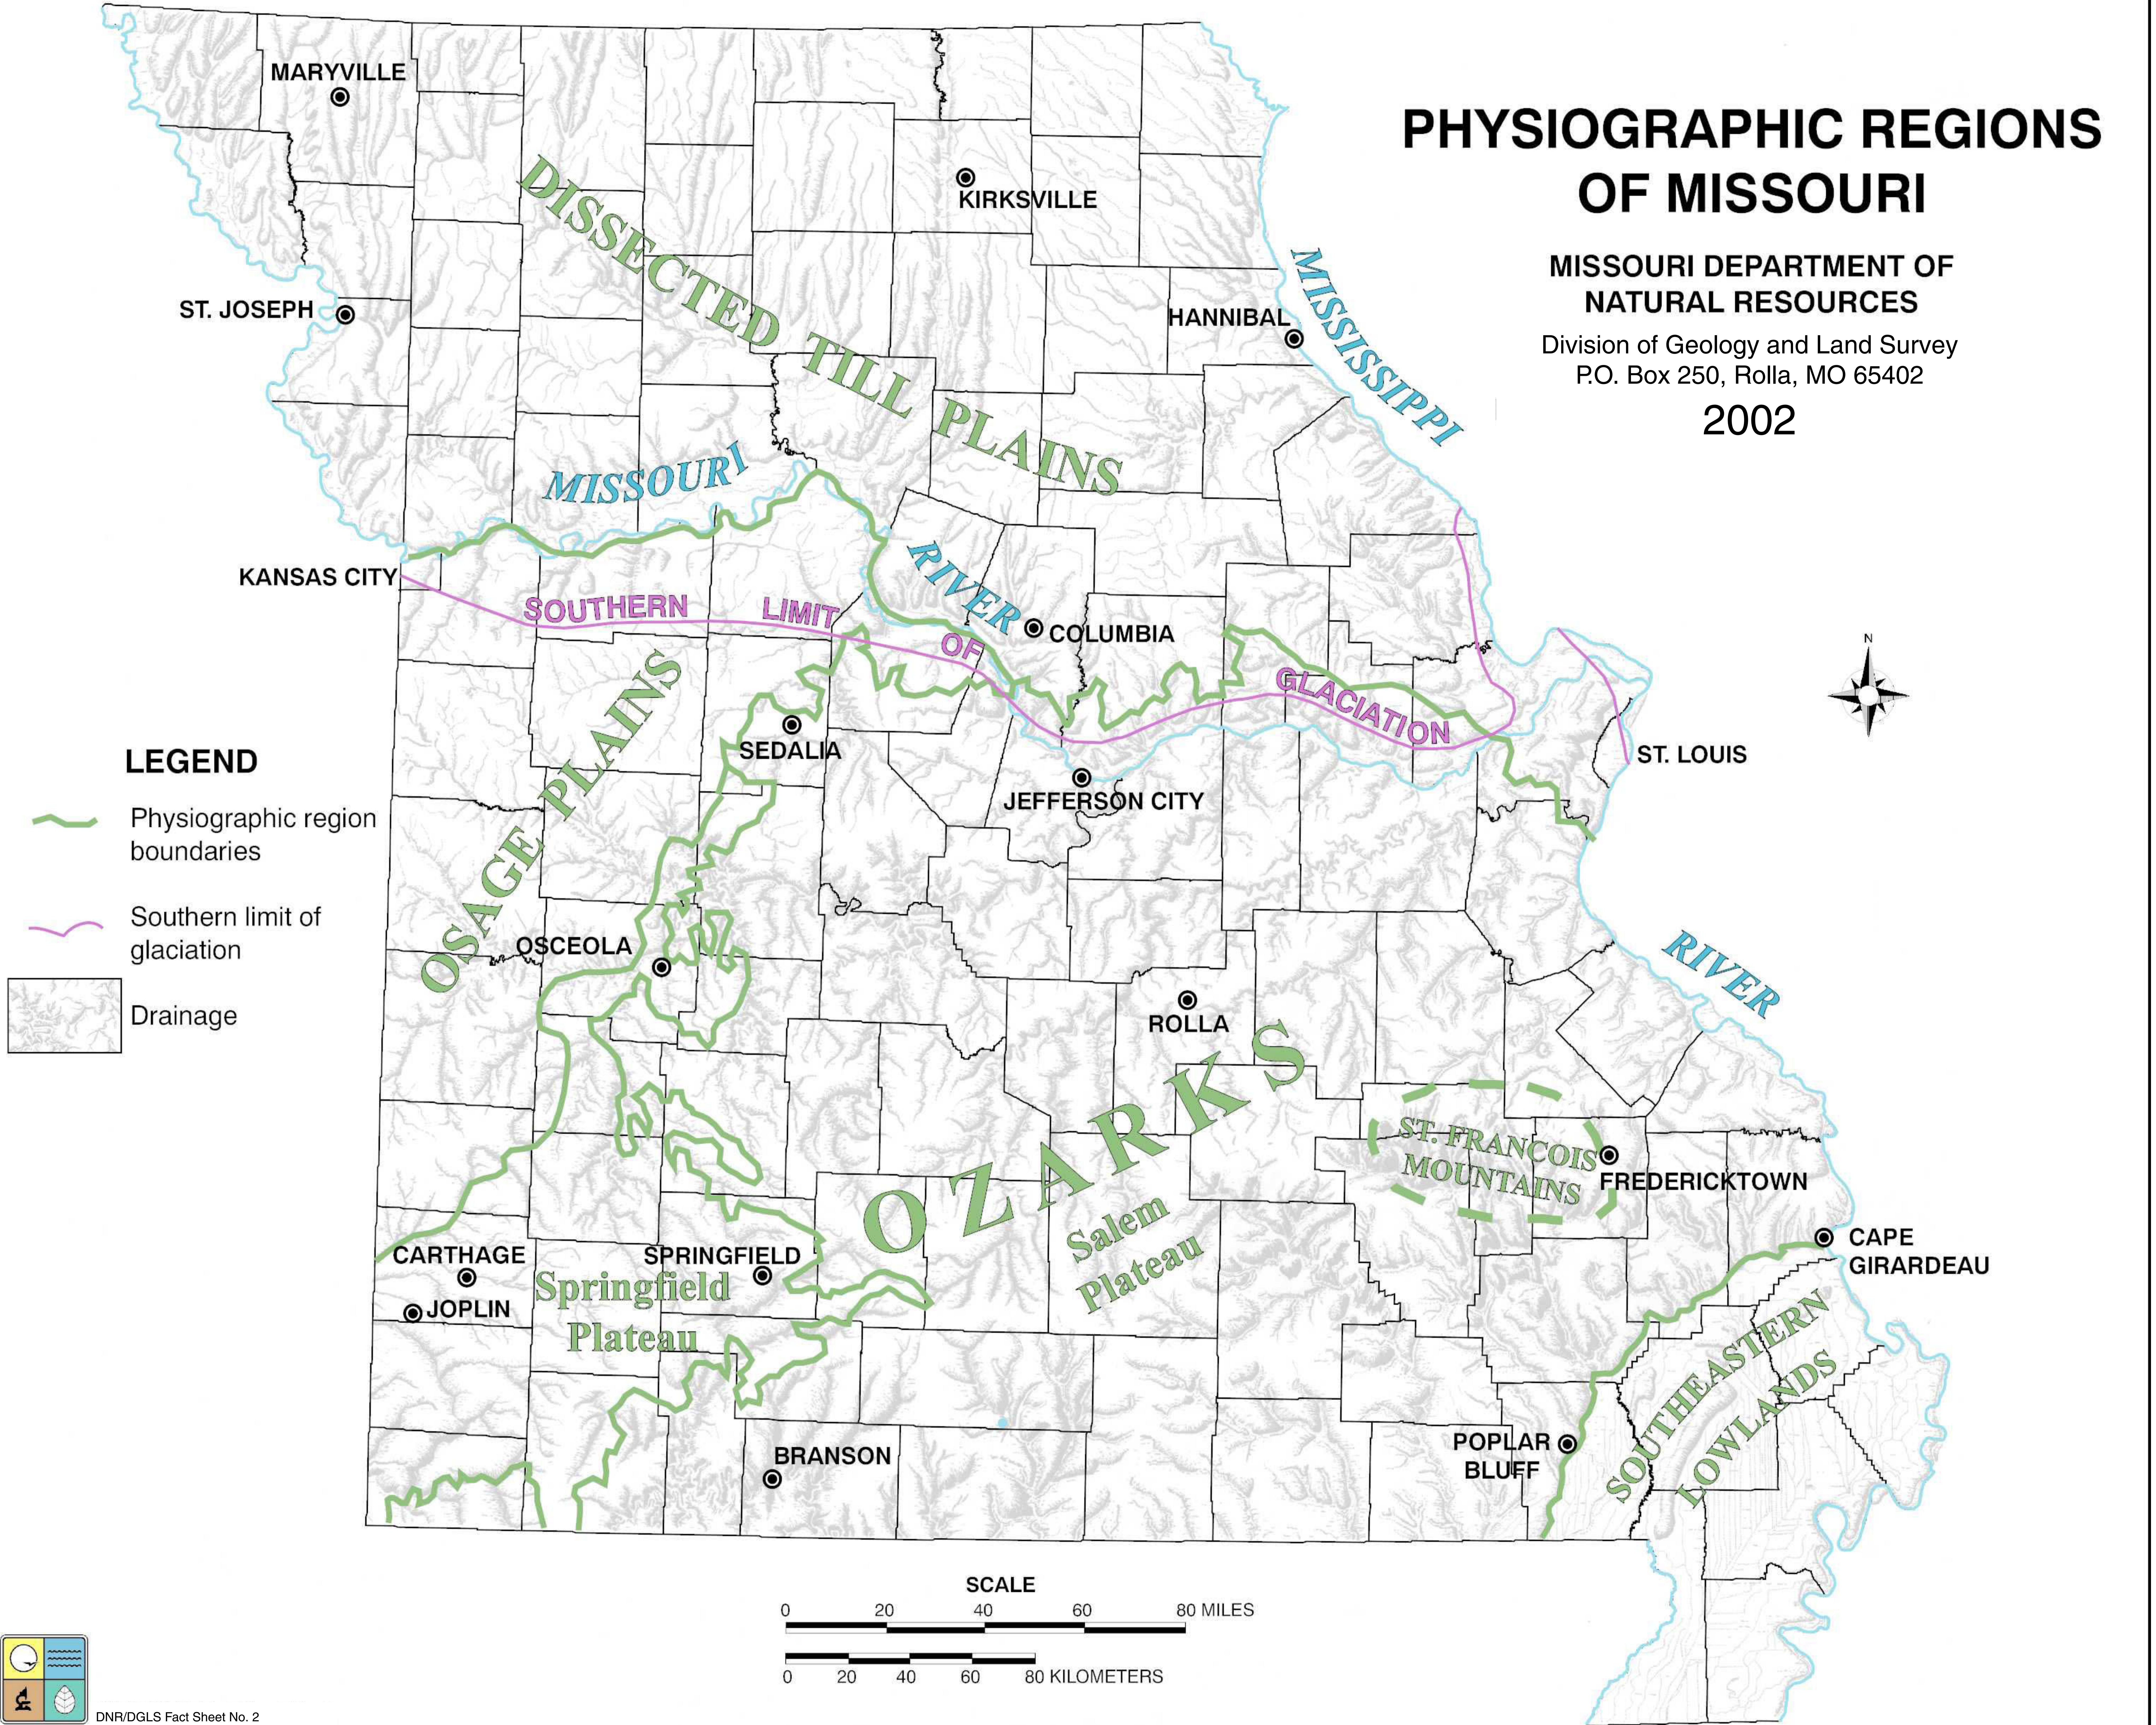

PHYSIOGRAPHIC REGIONS OF MISSOURI

MISSOURI DEPARTMENT OF
NATURAL RESOURCES

Division of Geology and Land Survey
P.O. Box 250, Rolla, MO 65402

2002

LEGEND

-  Physiographic region boundaries
-  Southern limit of glaciation
-  Drainage

SCALE