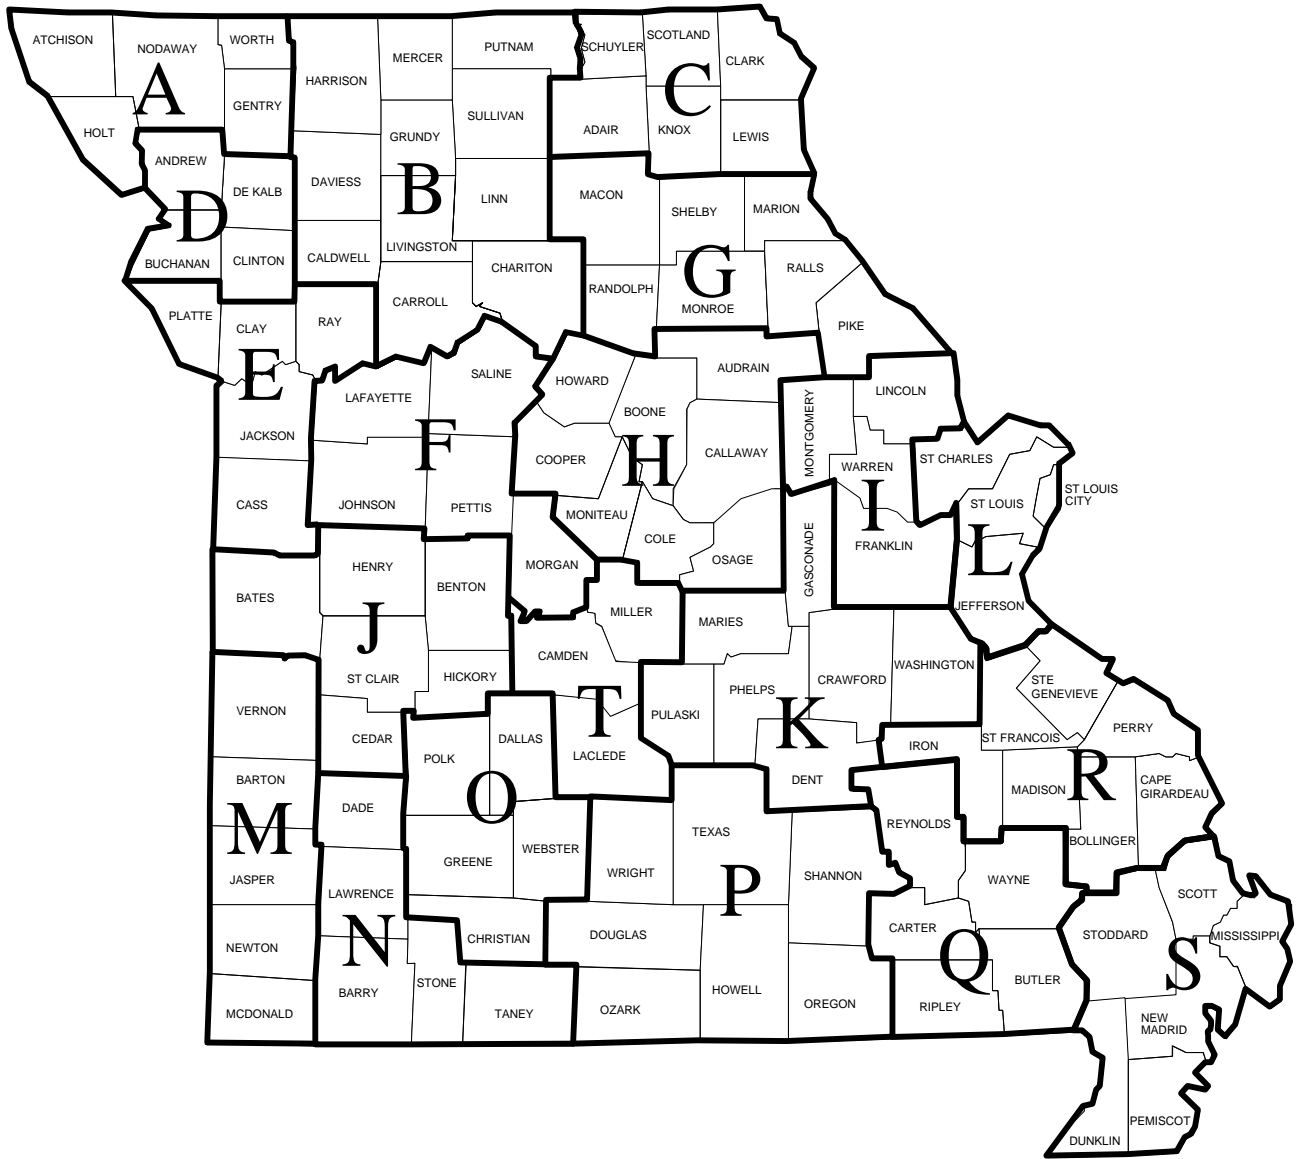

Missouri's Materials Management Directory at <https://recyclesearch.com/profile/mo-directory> allows users to find local contractors, vendors and drop-off locations offering recycling, reuse and disposal services. If you are a business or other organization involved in materials or waste management in Missouri, the department encourages you to add your business and the services you provide in the directory.

SOLID WASTE MANAGEMENT REGIONS OF MISSOURI

—— Solid Waste Management Regional Boundaries

MISSOURI DEPARTMENT OF NATURAL RESOURCES
DIVISION OF ENVIRONMENTAL QUALITY
SOLID WASTE MANAGEMENT PROGRAM