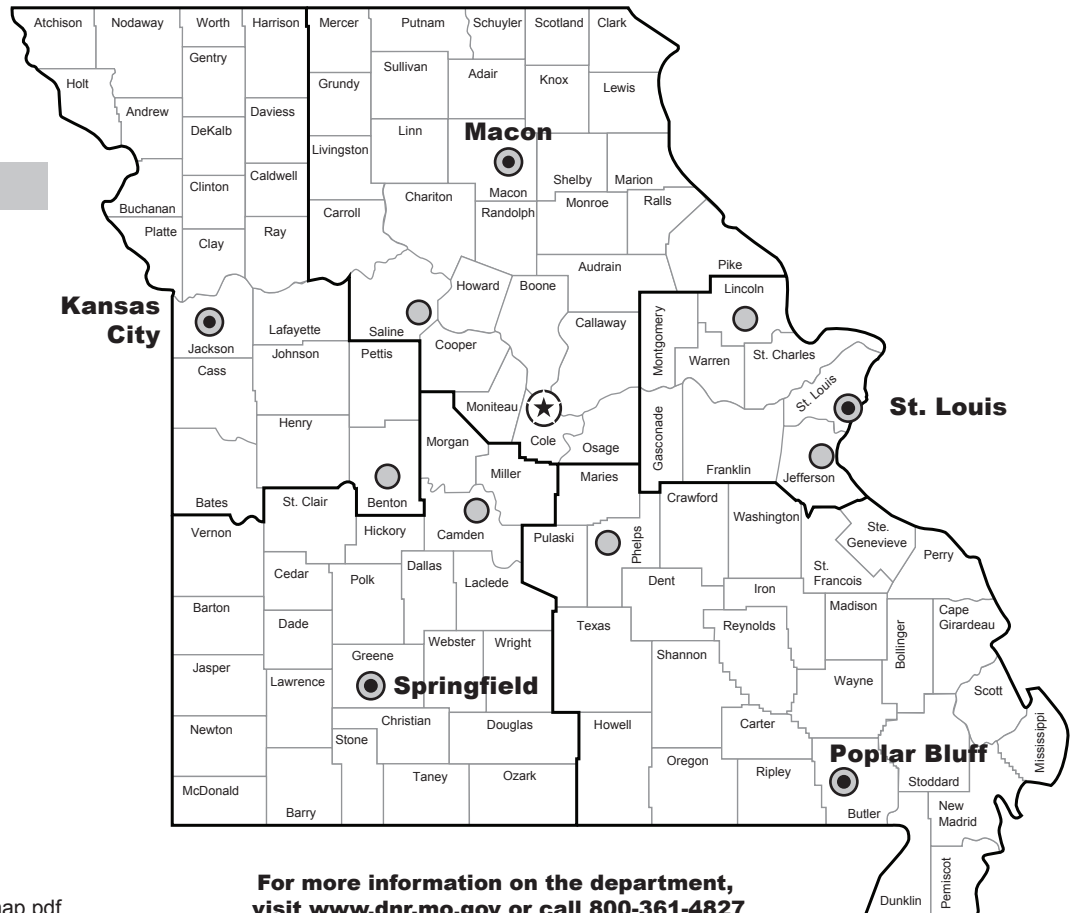

St. Louis Area

- **St. Louis Regional Office**
  7545 S. Lindbergh, Ste 210
  St. Louis, MO 63125
  314-416-2960 FAX: 314-416-2970
- **Jefferson County Satellite Office**
  Eastern District Parks Office
  Hwy. 61
  Festus, MO 63028
  636-931-5200 FAX: 636-931-5204
- **Lincoln County Satellite Office**
  Cuivre River State Park
  678 State Rt. 147
  Troy, MO 63379
  636-528-4779 FAX: 636-528-8362

Southeast Area

- **Southeast Regional Office**
  2155 North Westwood Blvd.
  Poplar Bluff, MO 63901
  573-840-9750 FAX: 573-840-9754
- **Rolla Satellite Office**
  111 Fairgrounds Rd.
  Rolla, MO 65402
  573-368-3625 FAX: 573-368-3912

Northeast Area

- **Northeast Regional Office**
  1709 Prospect Drive
  Macon, MO 63552-2602
  660-385-8000 FAX: 660-385-8090
- **Arrow Rock Satellite Office**
  101 7th St.
  Arrow Rock, MO 65320
  660-837-3130
- ★ **Department Central Offices**
  P.O. Box 176
  Jefferson City, MO 65102-0176
  573-751-3443
  dnr.mo.gov/shared/map-jeffcity.htm

Southwest Area

- **Southwest Regional Office**
  2040 W. Woodland
  Springfield, MO 65807-5912
  417-891-4300 FAX: 417-891-4399
- **Lake of the Ozarks Satellite Office**
  5570 Osage Beach Parkway
  Osage Beach, MO 65065
  Mailing Address: 2040 W. Woodland
  Springfield, MO 65807-5912
  573-348-2442 FAX: 573-348-2568

For more information on the department,
visit www.dnr.mo.gov or call 800-361-4827