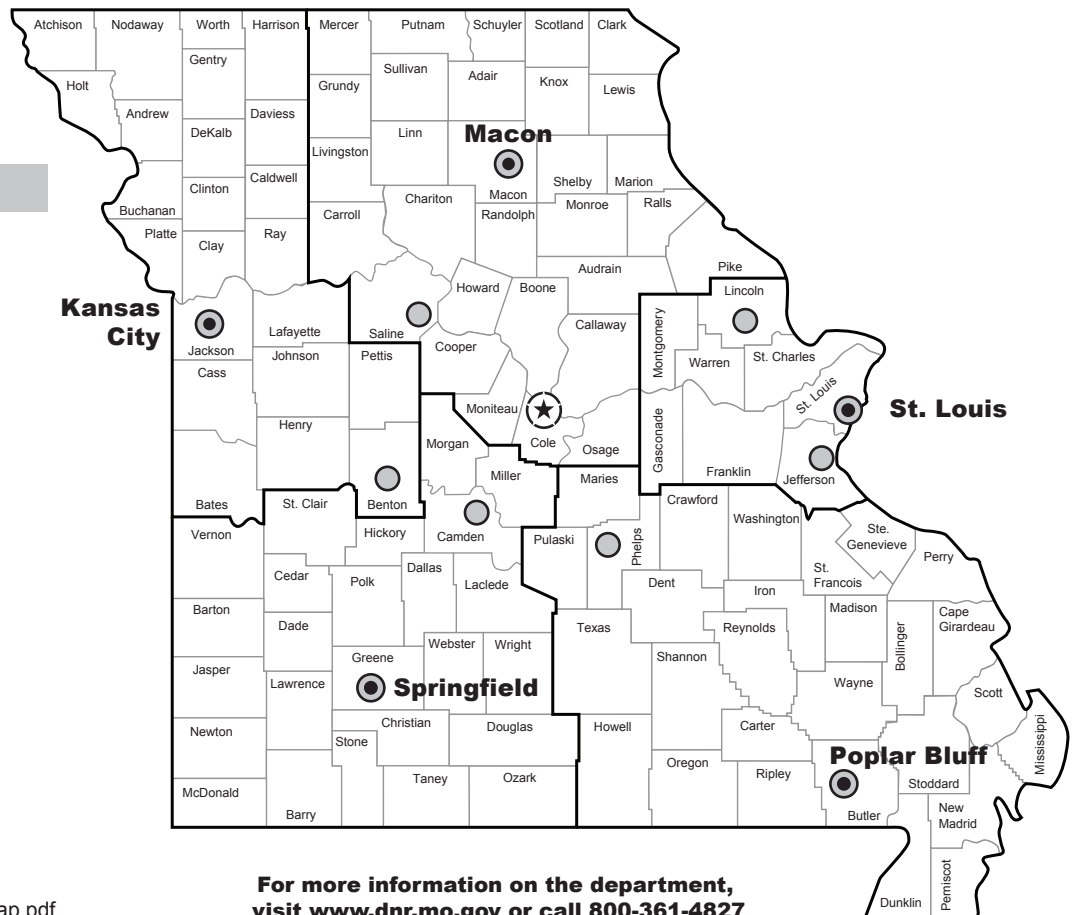

St. Louis Area

- **St. Louis Regional Office**
  7545 S. Lindbergh, Ste 210
  St. Louis, MO 63125
  314-416-2960 FAX: 314-416-2970
- **Jefferson County Satellite Office**
  Eastern District Parks Office
  Hwy. 61
  Festus, MO 63028
  636-931-5200 FAX: 636-931-5204
- **Lincoln County Satellite Office**
  Cuivre River State Park
  678 State Rt. 147
  Troy, MO 63379
  636-528-4779 FAX: 636-528-8362

Southeast Area

- **Southeast Regional Office**
  2155 North Westwood Blvd.
  Poplar Bluff, MO 63901
  573-840-9750 FAX: 573-840-9754
- **Missouri Geological Survey**
  111 Fairgrounds Rd.
  Rolla, MO 65401
  573-368-3625 FAX: 573-368-3912

Northeast Area

- **Northeast Regional Office**
  1709 Prospect Drive
  Macon, MO 63552-2602
  660-385-8000 FAX: 660-385-8090
- **Arrow Rock Satellite Office**
  101 7th St.
  Arrow Rock, MO 65320
  660-837-3130
- ★ **Department Central Offices**
  P.O. Box 176
  Jefferson City, MO 65102-0176
  573-751-3443
  dnr.mo.gov/shared/map-jeffcity.htm

Southwest Area

- **Southwest Regional Office**
  2040 W. Woodland
  Springfield, MO 65807-5912
  417-891-4300 FAX: 417-891-4399
- **Lake of the Ozarks Satellite Office**
  5570 Osage Beach Parkway
  Osage Beach, MO 65065
  Mailing Address: 2040 W. Woodland
  Springfield, MO 65807-5912
  573-348-2442 FAX: 573-348-2568

**For more information on the department,
visit www.dnr.mo.gov or call 800-361-4827**