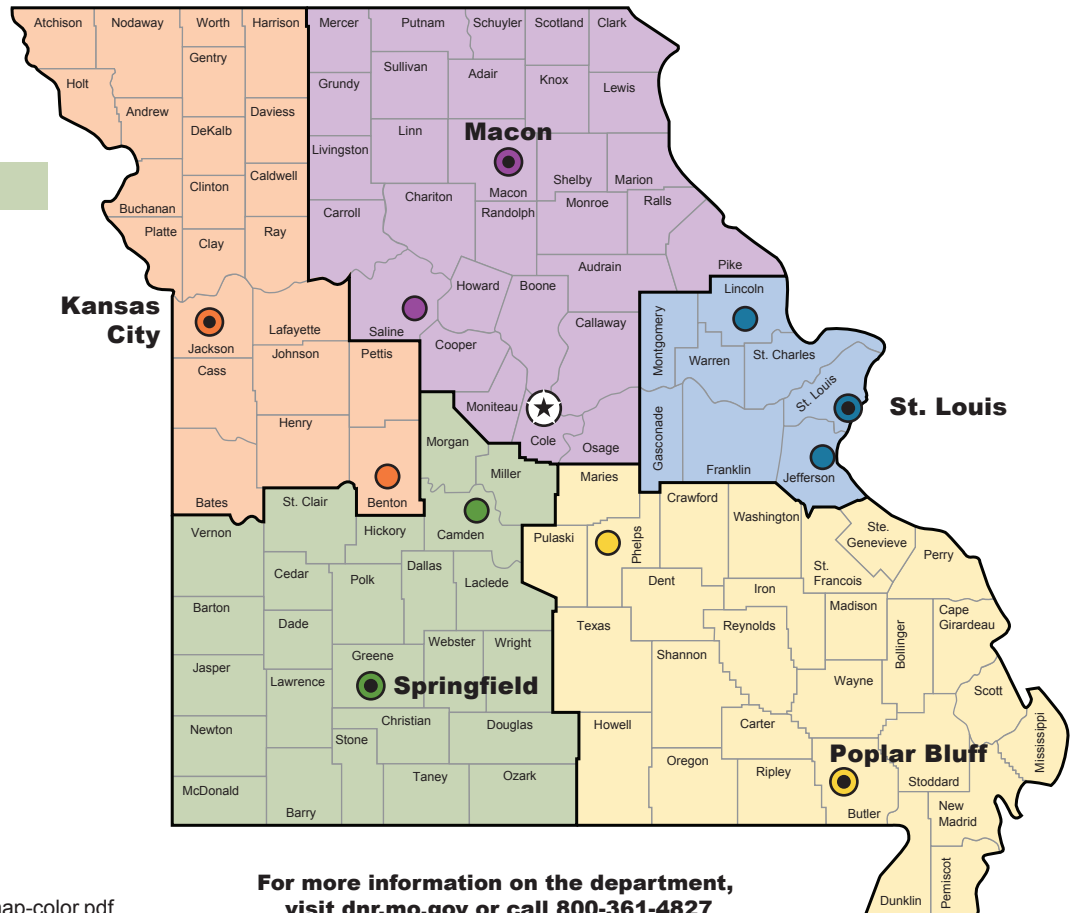

St. Louis Area

- **St. Louis Regional Office**
  7545 S. Lindbergh, Ste 210
  St. Louis, MO 63125
  314-416-2960 FAX: 314-416-2970
- **Jefferson County Satellite Office**
  Eastern District Parks Office
  Hwy. 61
  Festus, MO 63028
  636-931-5200 FAX: 636-931-5204
- **Lincoln County Satellite Office**
  Cuivre River State Park
  678 State Rt. 147
  Troy, MO 63379
  636-528-4779 FAX: 636-528-8362

Southeast Area

- **Southeast Regional Office**
  2155 North Westwood Blvd.
  Poplar Bluff, MO 63901
  573-840-9750 FAX: 573-840-9754
- **Missouri Geological Survey**
  111 Fairgrounds Rd.
  Rolla, MO 65402
  573-368-3625 FAX: 573-368-3912

Northeast Area

- **Northeast Regional Office**
  1709 Prospect Drive
  Macon, MO 63552-2602
  660-385-8000 FAX: 660-385-8090
- **Arrow Rock Satellite Office**
  101 7th St.
  Arrow Rock, MO 65320
  660-837-3130
- **Department Central Offices**
  P.O. Box 176
  Jefferson City, MO 65102-0176
  573-751-3443
  dnr.mo.gov/shared/map-jeffcity.htm

Southwest Area

- **Southwest Regional Office**
  2040 W. Woodland
  Springfield, MO 65807-5912
  417-891-4300 FAX: 417-891-4399
- **Lake of the Ozarks Satellite Office**
  5570 Osage Beach Parkway
  Osage Beach, MO 65065
  Mailing Address: 2040 W. Woodland
  Springfield, MO 65807-5912
  573-348-2442 FAX: 573-348-2568

For more information on the department,
visit dnr.mo.gov or call 800-361-4827