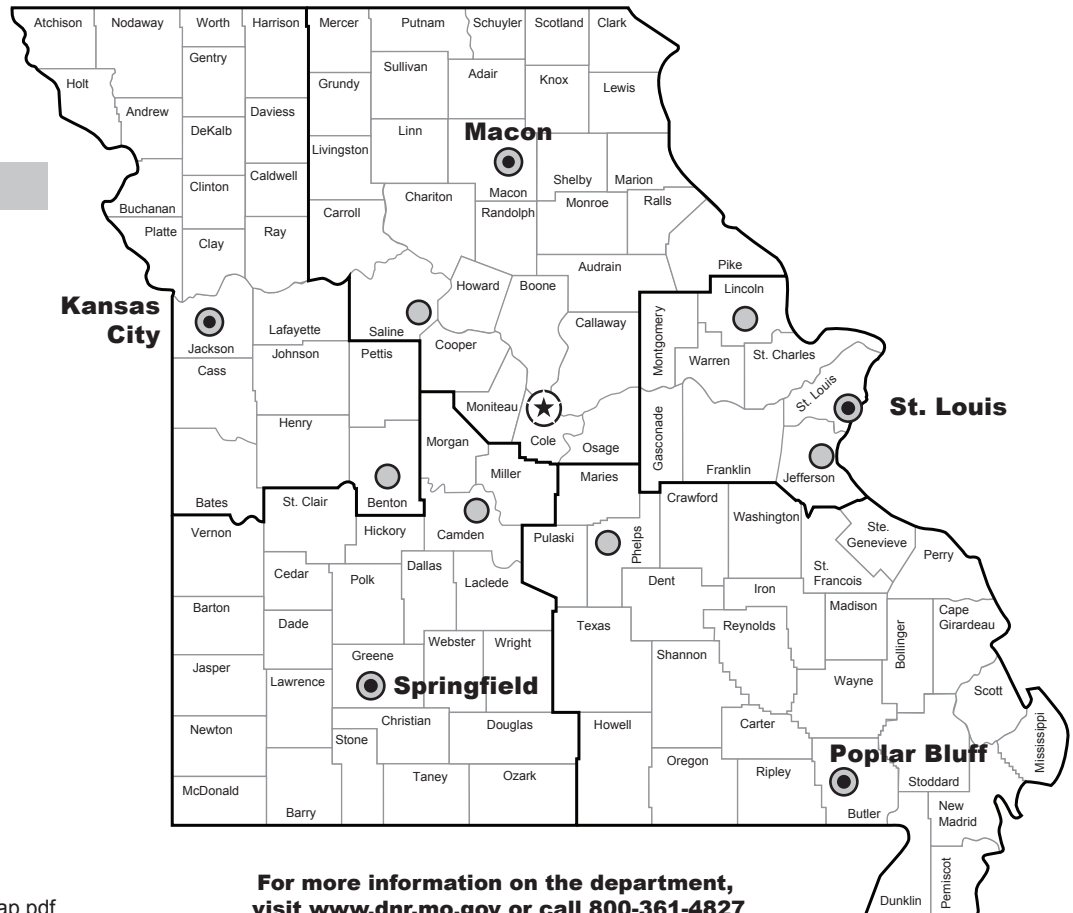

Northeast Area

- **Northeast Regional Office**
  1709 Prospect Drive
  Macon, MO 63552-2602
  660-385-8000 FAX: 660-385-8090
- **Arrow Rock Satellite Office**
  101 7th St.
  Arrow Rock, MO 65320
  660-837-3130
- ★ **Department Central Offices**
  P.O. Box 176
  Jefferson City, MO 65102-0176
  573-751-3443
  dnr.mo.gov/shared/map-jeffcity.htm

Southwest Area

- **Southwest Regional Office**
  2040 W. Woodland
  Springfield, MO 65807-5912
  417-891-4300 FAX: 417-891-4399
- **Lake of the Ozarks Satellite Office**
  5570 Osage Beach Parkway
  Osage Beach, MO 65065
  Mailing Address: 2040 W. Woodland
  Springfield, MO 65807-5912
  573-348-2442 FAX: 573-348-2568

St. Louis Area

- **St. Louis Regional Office**
  7545 S. Lindbergh, Ste 210
  St. Louis, MO 63125
  314-416-2960 FAX: 314-416-2970
- **Jefferson County Satellite Office**
  Eastern District Parks Office
  Hwy. 61
  Festus, MO 63028
  636-931-5200 FAX: 636-931-5204
- **Lincoln County Satellite Office**
  Cuivre River State Park
  678 State Rt. 147
  Troy, MO 63379
  636-528-4779 FAX: 636-528-8362

Southeast Area

- **Southeast Regional Office**
  2155 North Westwood Blvd.
  Poplar Bluff, MO 63901
  573-840-9750 FAX: 573-840-9754
- **Missouri Geological Survey**
  111 Fairgrounds Rd.
  Rolla, MO 65401
  573-368-3625 FAX: 573-368-3912

For more information on the department,
visit www.dnr.mo.gov or call 800-361-4827