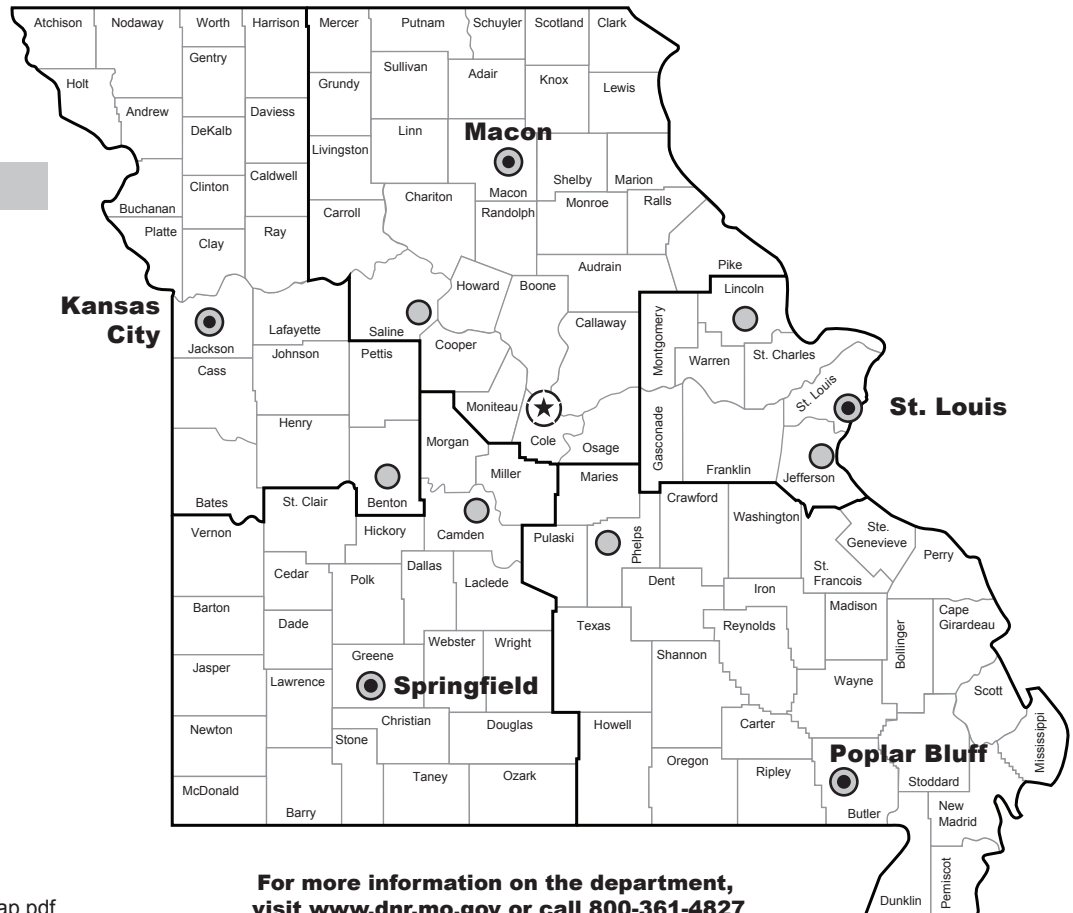

St. Louis Area

- **St. Louis Regional Office**
  7545 S. Lindbergh, Ste 210
  St. Louis, MO 63125
  314-416-2960 FAX: 314-416-2970
- **Jefferson County Satellite Office**
  Eastern District Parks Office
  Hwy. 61
  Festus, MO 63028
  636-931-5200 FAX: 636-931-5204
- **Lincoln County Satellite Office**
  Cuivre River State Park
  678 State Rt. 147
  Troy, MO 63379
  636-528-4779 FAX: 636-528-8362

Southeast Area

- **Southeast Regional Office**
  2155 North Westwood Blvd.
  Poplar Bluff, MO 63901
  573-840-9750 FAX: 573-840-9754
- **Missouri Geological Survey**
  111 Fairgrounds Rd.
  Rolla, MO 65401
  573-368-3625 FAX: 573-368-3912

Northeast Area

- **Northeast Regional Office**
  1709 Prospect Drive
  Macon, MO 63552-2602
  660-385-8000 FAX: 660-385-8090
- **Arrow Rock Satellite Office**
  101 7th St.
  Arrow Rock, MO 65320
  660-837-3130
- ★ **Department Central Offices**
  P.O. Box 176
  Jefferson City, MO 65102-0176
  573-751-3443
  dnr.mo.gov/shared/map-jeffcity.htm

Southwest Area

- **Southwest Regional Office**
  2040 W. Woodland
  Springfield, MO 65807-5912
  417-891-4300 FAX: 417-891-4399
- **Lake of the Ozarks Satellite Office**
  5570 Osage Beach Parkway
  Osage Beach, MO 65065
  Mailing Address: 2040 W. Woodland
  Springfield, MO 65807-5912
  573-348-2442 FAX: 573-348-2568

For more information on the department,
visit www.dnr.mo.gov or call 800-361-4827